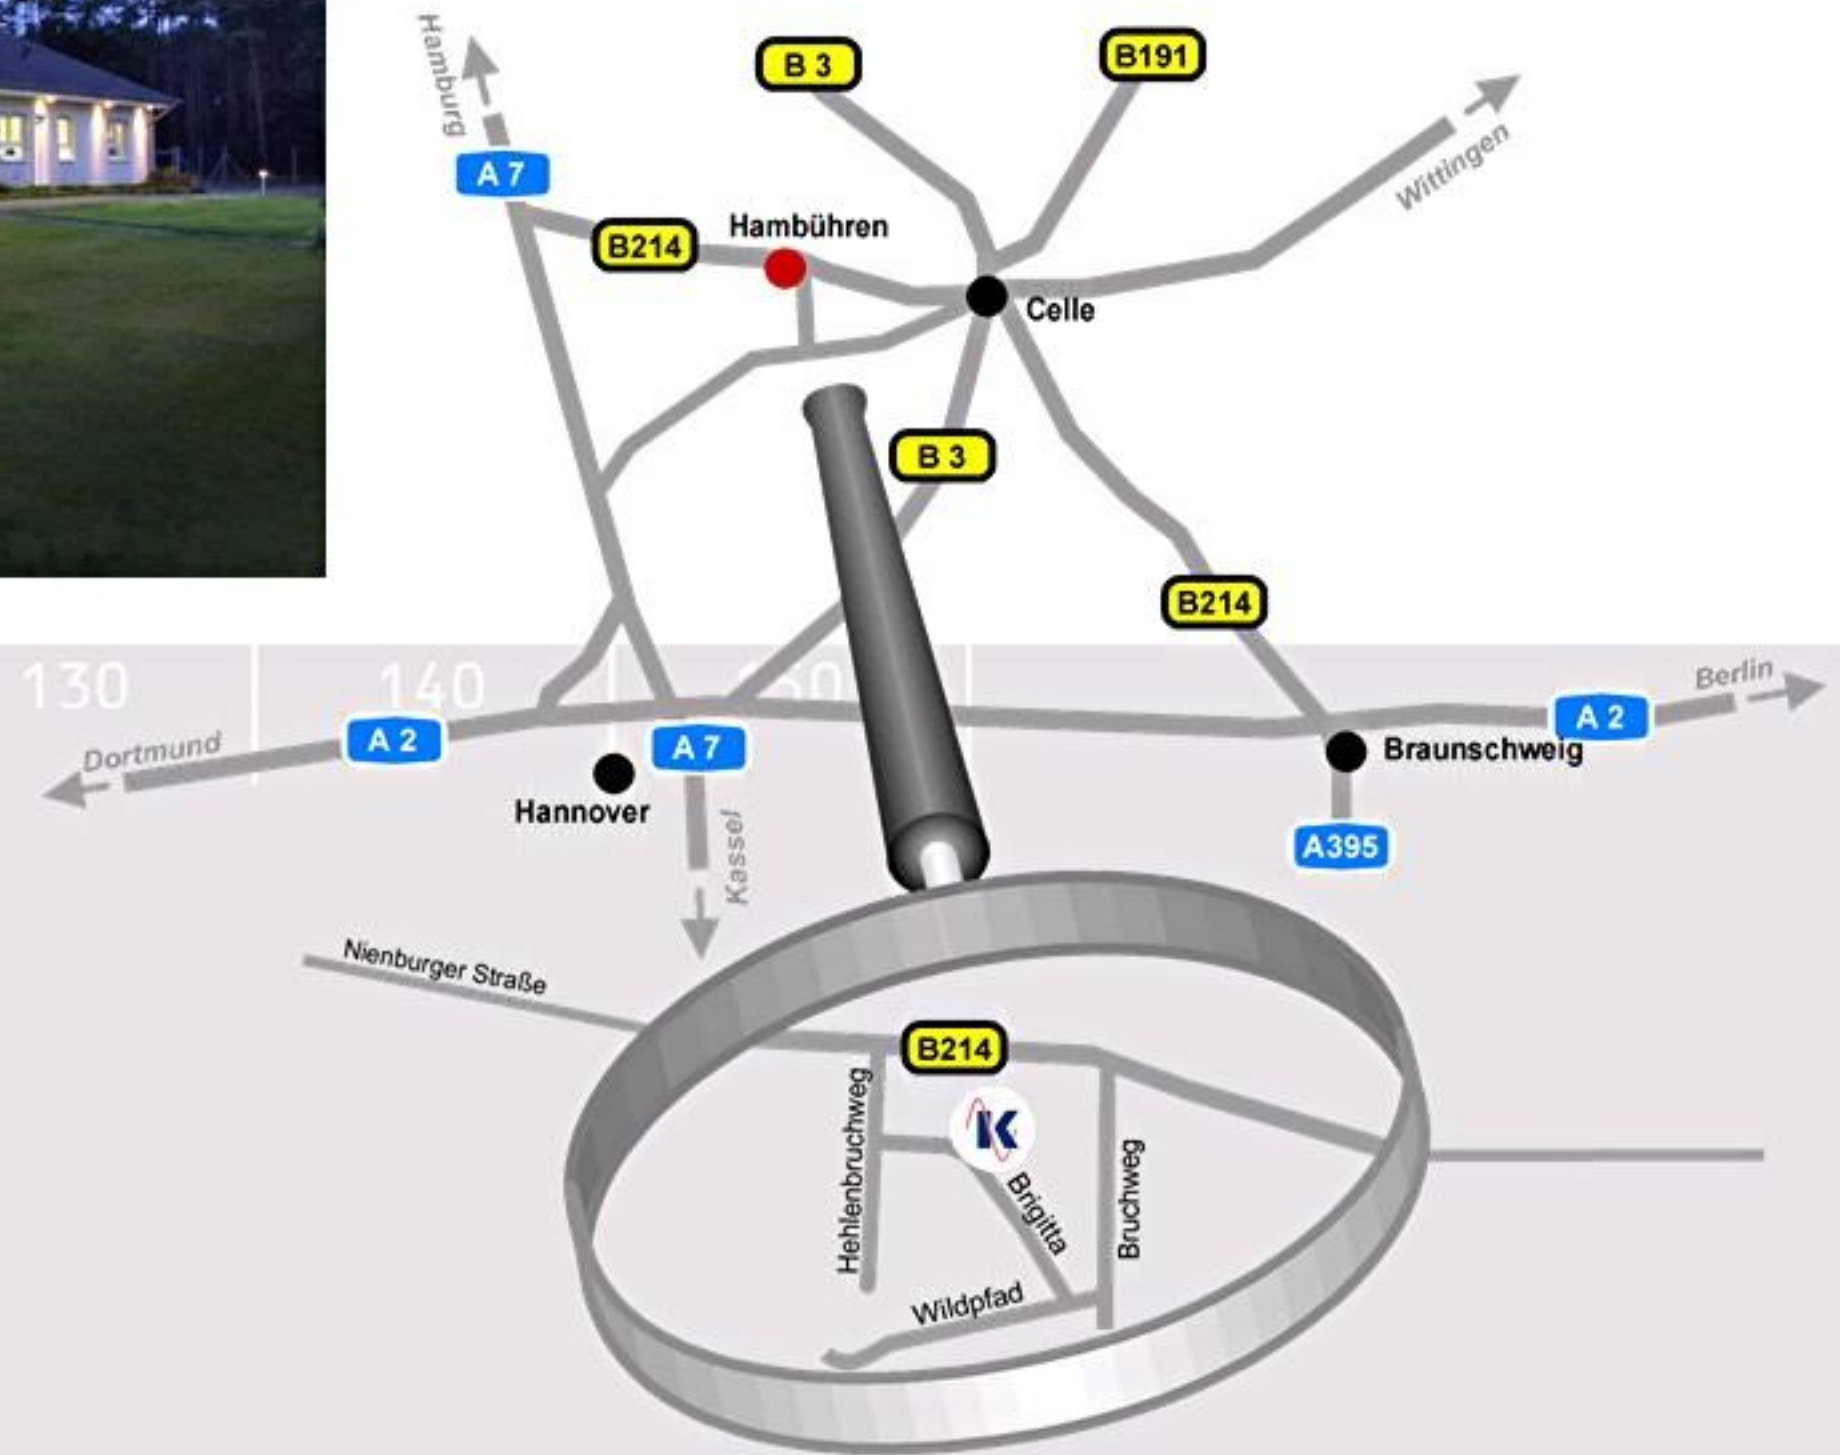

What is new is the control of plants via radio remote control. Innovative control technology allows the convenient and risk-less handling of machinery.

We're serving another important branch of control technology with development and manufacturing of emergency generator sets. Reliability and durability are for emergency generator sets in highly sensitive locations, such as hospitals or nuclear power plants, essential quality characteristics.